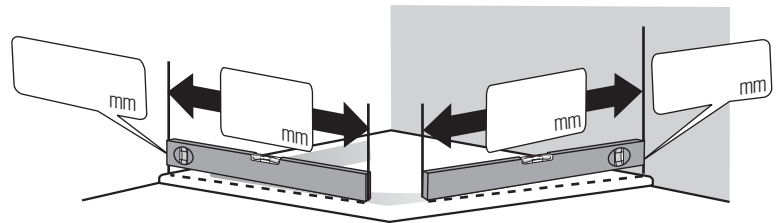

- Corner entry fixed** with wall screen parts/door 2046mm
- Corner entry fixed** without wall screen parts/door 2040mm

- Glazing:**
- Genuine glass clear
 - Horizontal strip Satin
 - Extra charge: drilling in fine stoneware

or

or

Y=length of level rod

or

- Assembly on tiled floor (dimension **B/C** to **outer edge of glass**)

- Assembly on shower tray (**tray installation dimension B/C**)

Exchange or return is not possible!

Customer address/company stamp: