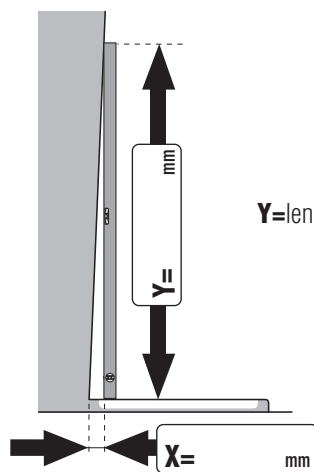

- Corner entry fixed** with wall screen parts/door 2046mm
- Corner entry fixed** without wall screen parts/door 2040mm

- Glazing:**
- Genuine glass clear
 - Horizontal strip Satin
 - Extra charge: drilling in fine stoneware

or

or

Y=length of level rod

or

- Assembly on tiled floor (dimension **B/C** to **outer edge of glass**)

- Assembly on shower tray (**tray installation dimension B/C**)

Exchange or return is not possible!

Customer address/company stamp: