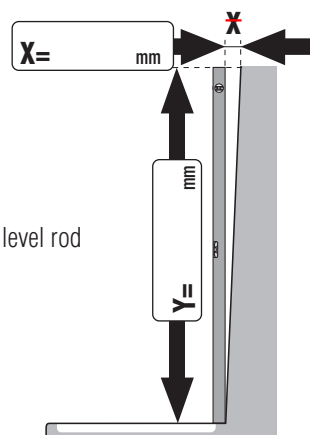

- Corner entry fixed** with wall screen parts/door 2046mm
- Corner entry fixed** without wall screen parts/door 2040mm

- Glazing:**
- Genuine glass clear
 - Horizontal strip Satin
 - Extra charge: drilling in fine stoneware

or

or

Y=length of level rod

or

- Assembly on tiled floor (dimension **B/C** to **outer edge of glass**)

- Assembly on shower tray (**tray installation dimension B/C**)

Exchange or return is not possible!

Customer address/company stamp: