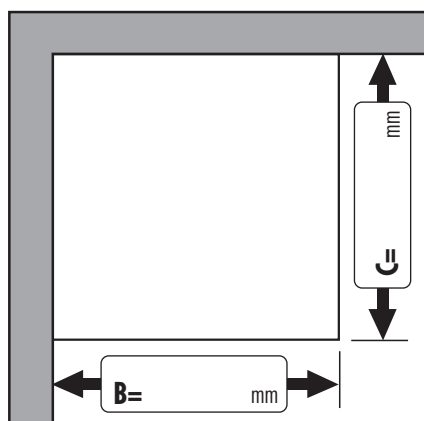

- Corner entry fixed** with wall screen parts/door 2046mm
- Corner entry fixed** without wall screen parts/door 2040mm

- Glazing:**
- Genuine glass clear
 - Horizontal strip Satin
 - Extra charge: drilling in fine stoneware

or

or

Y=length of level rod

or

- Assembly on tiled floor (dimension **B/C** to **outer edge of glass**)

- Assembly on shower tray (**tray installation dimension B/C**)

Exchange or return is not possible!

Customer address/company stamp:

End customer

Measured and advised by
(Name, date, signature, telephone)