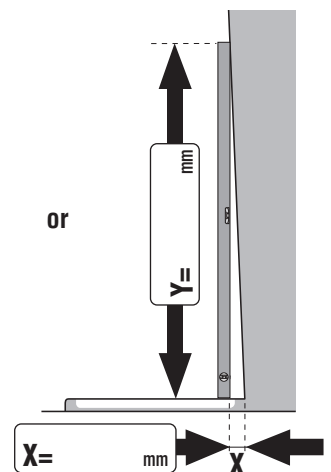

- Corner entry fixed** with wall screen parts/door 2046mm
- Corner entry fixed** without wall screen parts/door 2040mm

- Glazing:**
- Genuine glass clear
 - Horizontal strip Satin
 - Extra charge: drilling in fine stoneware

or

or

Y=length of level rod

or

- Assembly on tiled floor (dimension **B/C** to **outer edge of glass**)

- Assembly on shower tray (**tray installation dimension B/C**)

Exchange or return is not possible!

Customer address/company stamp:

End customer

Measured and advised by
(Name, date, signature, telephone)