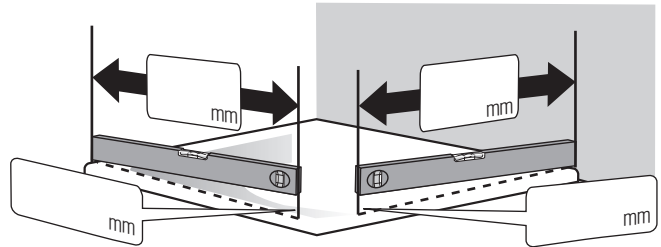

- Corner entry fixed** with wall screen parts/door 2046mm
- Corner entry fixed** without wall screen parts/door 2040mm

- Glazing:**
- Genuine glass clear
 - Horizontal strip Satin
 - Extra charge: drilling in fine stoneware

or

or

Y=length of level rod

or

- Assembly on tiled floor (dimension **B/C** to **outer edge of glass**)

- Assembly on shower tray (**tray installation dimension B/C**)

Exchange or return is not possible!

Customer address/company stamp: