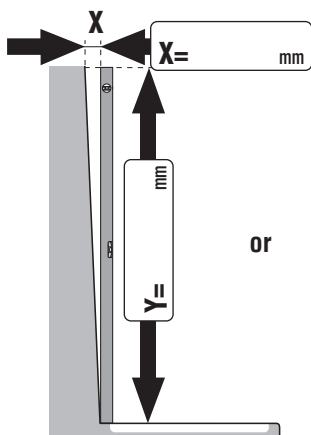

- Corner entry fixed** with wall screen parts/door 2046mm
- Corner entry fixed** without wall screen parts/door 2040mm

- Glazing:**
- Genuine glass clear
 - Horizontal strip Satin
 - Extra charge: drilling in fine stoneware

or

or

Y=length of level rod

or

- Assembly on tiled floor (dimension **B/C** to **outer edge of glass**)

- Assembly on shower tray (**tray installation dimension B/C**)

Exchange or return is not possible!

Customer address/company stamp: