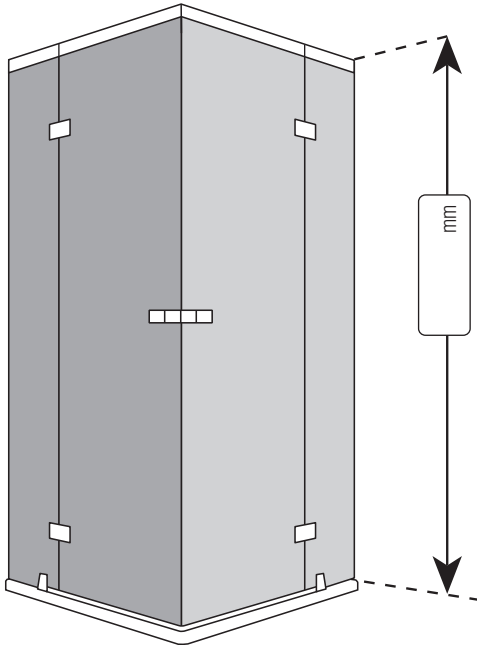

- Corner entry fixed** with wall screen parts/door 2046mm
- Corner entry fixed** without wall screen parts/door 2040mm

- Glazing:**
- Genuine glass clear
 - Horizontal strip Satin
 - Extra charge: drilling in fine stoneware

or

or

Y=length of level rod

or

- Assembly on tiled floor (dimension **B/C** to **outer edge of glass**)

- Assembly on shower tray (**tray installation dimension B/C**)

Exchange or return is not possible!

Customer address/company stamp: