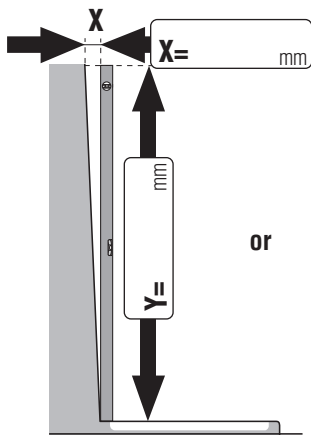

- Quarter-round shower with wall screen parts/door 2046mm
- Quarter-round shower without wall screen parts/door 2040mm

- Glazing:**
- Genuine glass clear
 - Extra charge: drilling in fine stoneware

or

or

Y=length of level rod

or

- Assembly on tiled floor (dimension B/C to outer edge of glass)

- Assembly on shower tray (tray installation dimension B/C)

Exchange or return is not possible!

Customer address/company stamp: