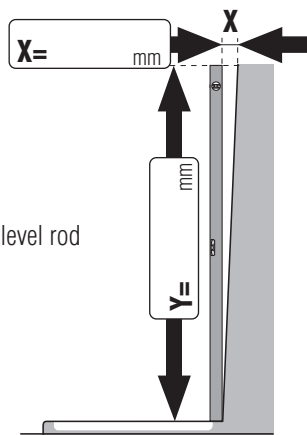

- Quarter-round shower with wall screen parts/door 2046mm
- Quarter-round shower without wall screen parts/door 2040mm

- Glazing:**
- Genuine glass clear
 - Extra charge: drilling in fine stoneware

or

or

Y=length of level rod

or

- Assembly on tiled floor (dimension B/C to outer edge of glass)

- Assembly on shower tray (tray installation dimension B/C)

Exchange or return is not possible!

Customer address/company stamp: