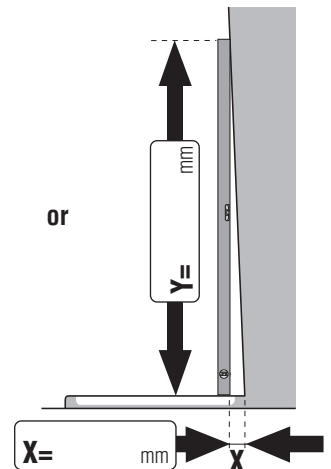

- Quarter-round shower with wall screen parts/door 2046mm
- Quarter-round shower without wall screen parts/door 2040mm

- Glazing:**
- Genuine glass clear
 - Extra charge: drilling in fine stoneware

or

or

Y=length of level rod

or

- Assembly on tiled floor (dimension B/C to outer edge of glass)

- Assembly on shower tray (tray installation dimension B/C)

Exchange or return is not possible!

Customer address/company stamp: