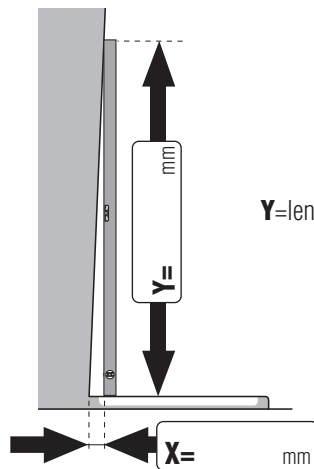

- Quarter-round shower with wall screen parts/door 2046mm
- Quarter-round shower without wall screen parts/door 2040mm

- Glazing:**
- Genuine glass clear
 - Extra charge: drilling in fine stoneware

or

or

Y=length of level rod

or

- Assembly on tiled floor (dimension B/C to outer edge of glass)

- Assembly on shower tray (tray installation dimension B/C)

Exchange or return is not possible!

Customer address/company stamp: