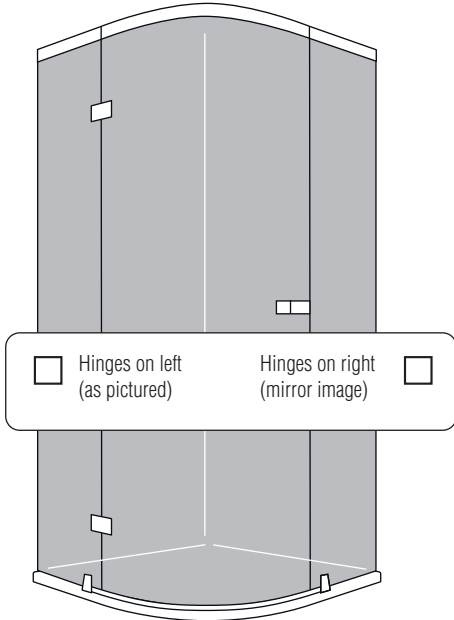

- Quarter-round shower with wall screen parts/door 2046mm
- Quarter-round shower without wall screen parts/door 2040mm

- Glazing:**
- Genuine glass clear
 - Extra charge: drilling in fine stoneware

or

or

Y=length of level rod

or

- Assembly on tiled floor (dimension B/C to outer edge of glass)

- Assembly on shower tray (tray installation dimension B/C)

Exchange or return is not possible!

Customer address/company stamp: