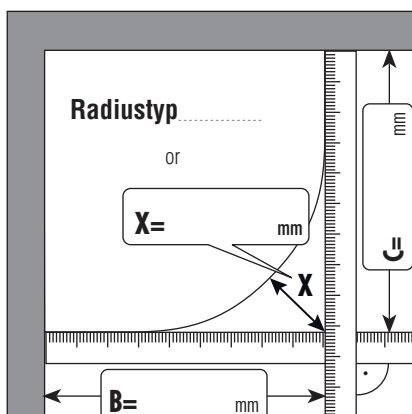

- Quarter-round shower with wall screen parts/door 2046mm
- Quarter-round shower without wall screen parts/door 2040mm

- Glazing:**
- Genuine glass clear
 - Extra charge: drilling in fine stoneware

or

or

Y=length of level rod

or

- Assembly on tiled floor (dimension B/C to outer edge of glass)

- Assembly on shower tray (tray installation dimension B/C)

Exchange or return is not possible!

Customer address/company stamp:

End customer

Measured and advised by
(Name, date, signature, telephone)