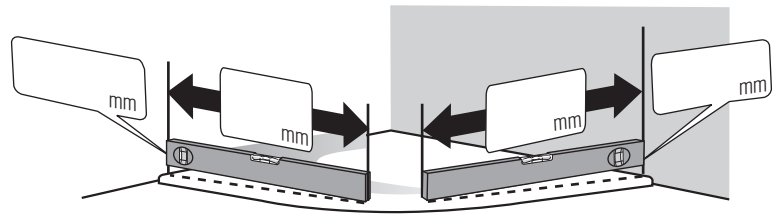

- Quarter-round shower with wall screen parts/door 2046mm
- Quarter-round shower without wall screen parts/door 2040mm

- Glazing:**
- Genuine glass clear
 - Extra charge: drilling in fine stoneware

or

or

Y=length of level rod

or

- Assembly on tiled floor (dimension B/C to outer edge of glass)

- Assembly on shower tray (tray installation dimension B/C)

Exchange or return is not possible!

Customer address/company stamp:

End customer

Measured and advised by
(Name, date, signature, telephone)