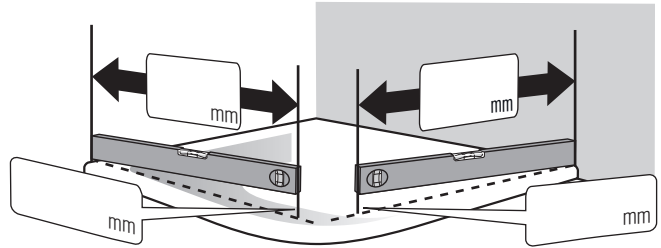

- Quarter-round shower with wall screen parts/door 2046mm
- Quarter-round shower without wall screen parts/door 2040mm

- Glazing:**
- Genuine glass clear
 - Extra charge: drilling in fine stoneware

or

or

Y=length of level rod

or

- Assembly on tiled floor (dimension B/C to outer edge of glass)

- Assembly on shower tray (tray installation dimension B/C)

Exchange or return is not possible!

Customer address/company stamp: