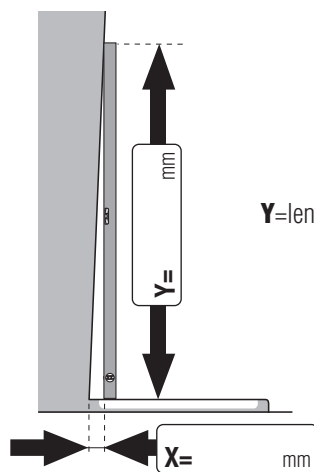

- Door with side screen with wall screen parts/door 2046mm
- Door with side screen without wall screen parts/door 2040mm

- Glazing:**
- Genuine glass clear
 - Horizontal strip Satin
 - Extra charge: drilling in fine stoneware

or

or

$Y =$ length of level rod

or

- Assembly on tiled floor (dimension **B/C** to outer edge of glass)

- Assembly on shower tray (tray installation dimension **B/C**)

Exchange or return is not possible!

Customer address/company stamp: