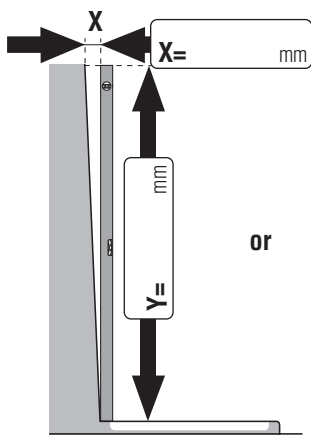

- Door with side screen with wall screen parts/door 2046mm
- Door with side screen without wall screen parts/door 2040mm

- Glazing:**
- Genuine glass clear
 - Horizontal strip Satin
 - Extra charge: drilling in fine stoneware

or

or

$Y =$ length of level rod

or

- Assembly on tiled floor (dimension **B/C** to outer edge of glass)

- Assembly on shower tray (tray installation dimension **B/C**)

Exchange or return is not possible!

Customer address/company stamp: