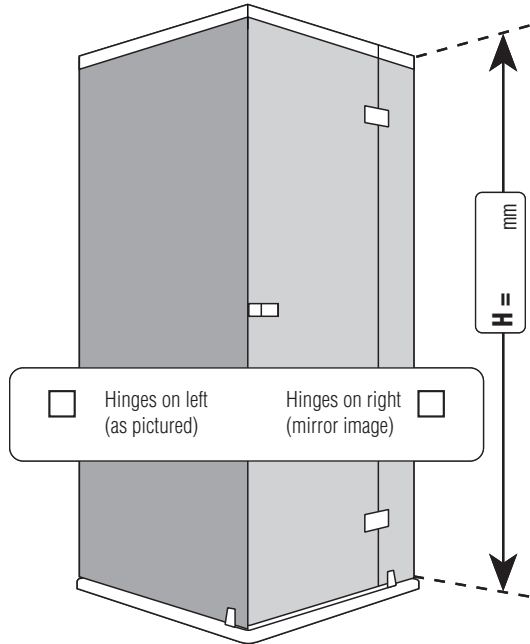

- Door with side screen with wall screen parts/door 2046mm
- Door with side screen without wall screen parts/door 2040mm

- Glazing:**
- Genuine glass clear
 - Horizontal strip Satin
 - Extra charge: drilling in fine stoneware

or

or

$Y =$ length of level rod

or

- Assembly on tiled floor (dimension **B/C** to outer edge of glass)

- Assembly on shower tray (tray installation dimension **B/C**)

Exchange or return is not possible!

Customer address/company stamp: