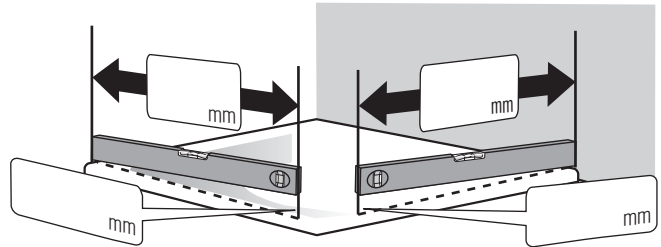

- Door with side screen with wall screen parts/door 2046mm
- Door with side screen without wall screen parts/door 2040mm

- Glazing:**
- Genuine glass clear
 - Horizontal strip Satin
 - Extra charge: drilling in fine stoneware

or

or

$Y =$ length of level rod

or

- Assembly on tiled floor (dimension **B/C** to outer edge of glass)

- Assembly on shower tray (tray installation dimension **B/C**)

Exchange or return is not possible!

Customer address/company stamp: