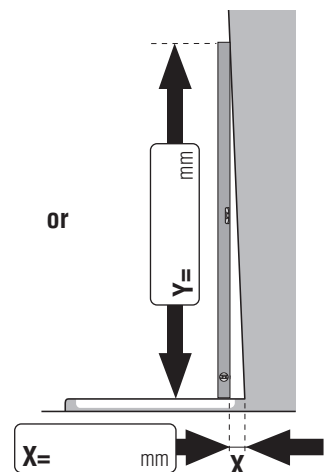

- Door with side screen with wall screen parts/door 2046mm
- Door with side screen without wall screen parts/door 2040mm

- Glazing:**
- Genuine glass clear
 - Horizontal strip Satin
 - Extra charge: drilling in fine stoneware

or

or

$Y =$ length of level rod

or

- Assembly on tiled floor (dimension **B/C** to outer edge of glass)

- Assembly on shower tray (tray installation dimension **B/C**)

Exchange or return is not possible!

Customer address/company stamp:

End customer

Measured and advised by
(Name, date, signature, telephone)