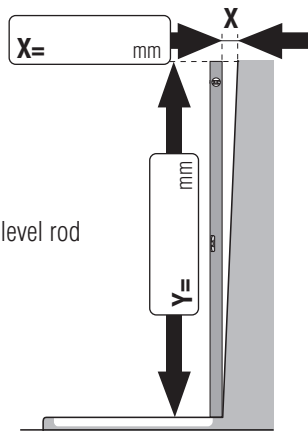

- Door with side screen with wall screen parts/door 2046mm
- Door with side screen without wall screen parts/door 2040mm

- Glazing:**
- Genuine glass clear
 - Horizontal strip Satin
 - Extra charge: drilling in fine stoneware

or

or

$Y =$ length of level rod

or

- Assembly on tiled floor (dimension **B/C** to outer edge of glass)

- Assembly on shower tray (tray installation dimension **B/C**)

Exchange or return is not possible!

Customer address/company stamp: