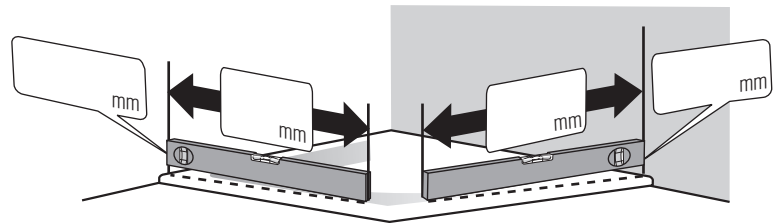

- Door with side screen with wall screen parts/door 2046mm
- Door with side screen without wall screen parts/door 2040mm

- Glazing:**
- Genuine glass clear
 - Horizontal strip Satin
 - Extra charge: drilling in fine stoneware

or

or

$Y =$ length of level rod

or

- Assembly on tiled floor (dimension **B/C** to outer edge of glass)

- Assembly on shower tray (tray installation dimension **B/C**)

Exchange or return is not possible!

Customer address/company stamp: