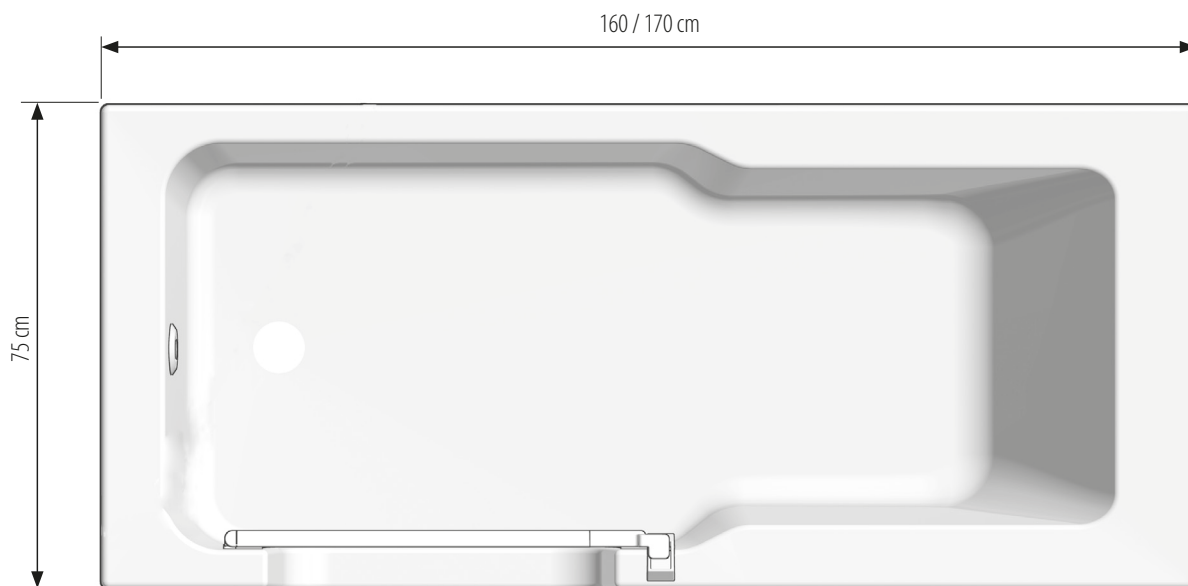

INSTALLATION - on completed floor

The area **under the tub** must also be **completely tiled!**
However, the walls must not be tiled.

Do not tile tub **before installation!**

INSTALLATION - on raw concrete (casing dimensions)

IMPORTANT! The dimensions of the casing must be observed exactly! The tub can be set **exactly 14 cm lower!**

PRE-INSTALLATION - INFORMATION

Tub dimensions

ODOUR-TRAP - installation area

Total shower height	55 cm
Room height required	--
Entry height	19,5 cm
Drain	Ø 50 mm