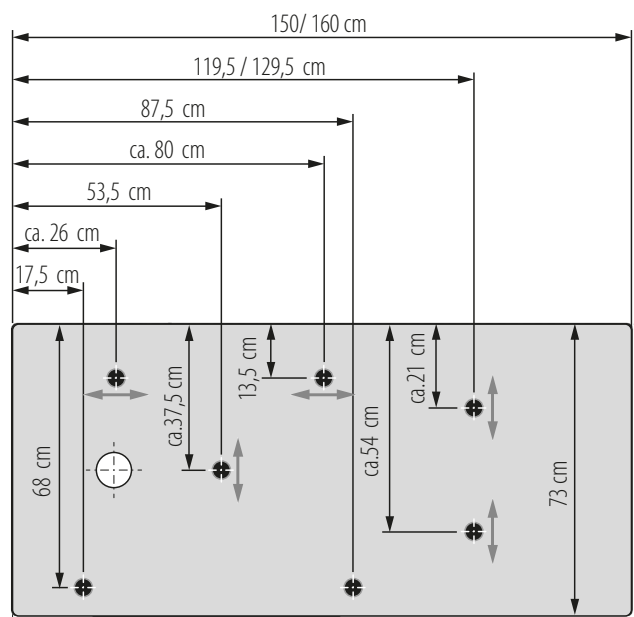

INSTALLATION - on completed floor

The area **under the tub** must also be **completely tiled!**
However, the walls must not be tiled.

Do not tile tub **before installation!**

INSTALLATION - on raw concrete (casing dimensions)

IMPORTANT! The dimensions of the casing must be observed exactly! The tub can be set **exactly 14 cm lower!**

PRE-INSTALLATION - INFORMATION

Tub dimensions

ODOUR-TRAP - installation area

Total shower height	55 cm
Room height required	--
Entry height	19,5 cm
Drain	Ø 50 mm