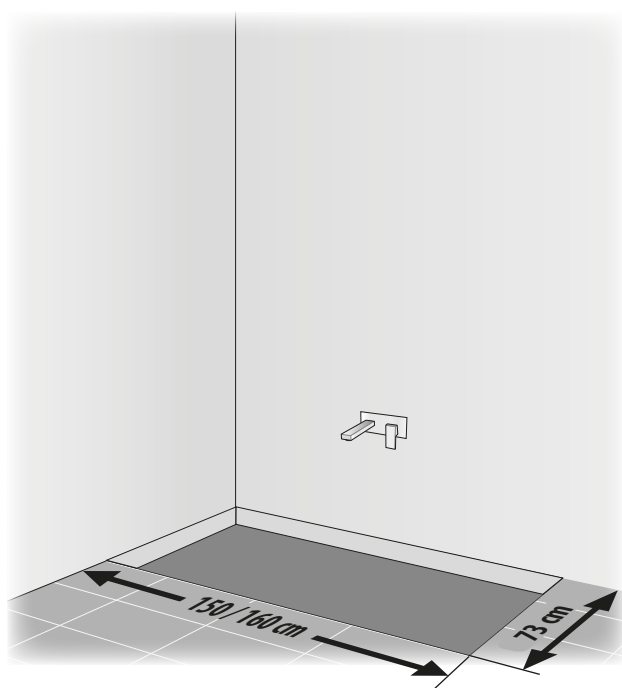

INSTALLATION - on completed floor

The area **under the tub** must also be **completely tiled!**
However, the walls must not be tiled.

Do not tile tub **before installation!**

INSTALLATION - on raw concrete (casing dimensions)

IMPORTANT! The dimensions of the casing must be observed exactly! The tub can be set **exactly 14 cm lower!**

PRE-INSTALLATION - INFORMATION

Tub dimensions

ODOUR-TRAP - installation area

Total shower height	55 cm
Room height required	--
Entry height	19,5 cm
Drain	Ø 50 mm