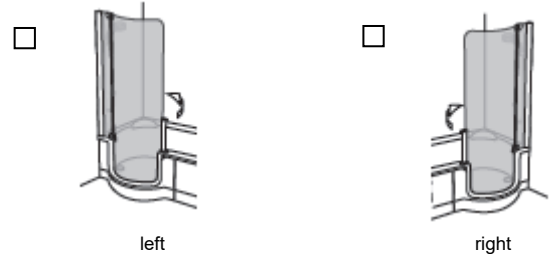

## TWINLINE 1

length	width	tub capacity
--------	-------	--------------

- |                                 |        |                    |
|---------------------------------|--------|--------------------|
| <input type="checkbox"/> 160 cm | 75/95  | approx. 160 liters |
| <input type="checkbox"/> 170 cm | 75/95  | approx. 180 liters |
| <input type="checkbox"/> 180 cm | 80/100 | approx. 225 liters |

- 180 rectangular rounded

total height	door height
--------------	-------------

- |                                   |          |
|-----------------------------------|----------|
| <input type="checkbox"/> 190,0 cm | 177,5 cm |
| <input type="checkbox"/> 204,5 cm | 192,0 cm |

shower door:

shower door with side screen:

**Options bathtub:** inlet/drain/overflow   
+ flexible connection hose

Art-Grip  Sealing Tape

**Options shower door:** ARTCLEAR glass

**Profile colours:** high-gloss metal  white  silver