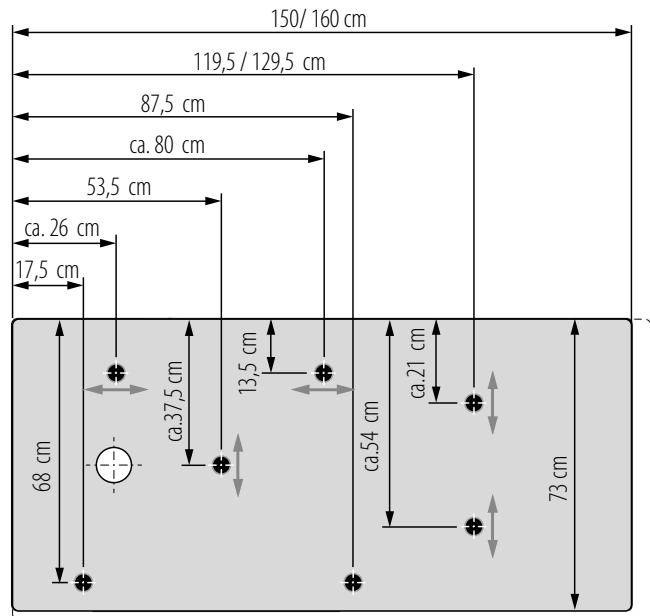

## INSTALLATION - on completed floor

Do not tile tub before installation!

The tub may tiled over at a **maximum of 13 mm!**  
The area under the tub must also be completely tiled!  
However, the walls must not be tiled.

## INSTALLATION - on raw concrete (casing dimensions)

**IMPORTANT! The dimensions of the casing must be observed exactly!** The tub can be set **exactly 14 cm lower!**

## ODOUR-TRAP - installation area

Total shower height	<b>195 cm</b>
Room height required	<b>+4,0 cm</b>
Entry height	<b>19,5 cm</b>
Drain	<b>Ø 50 mm</b>