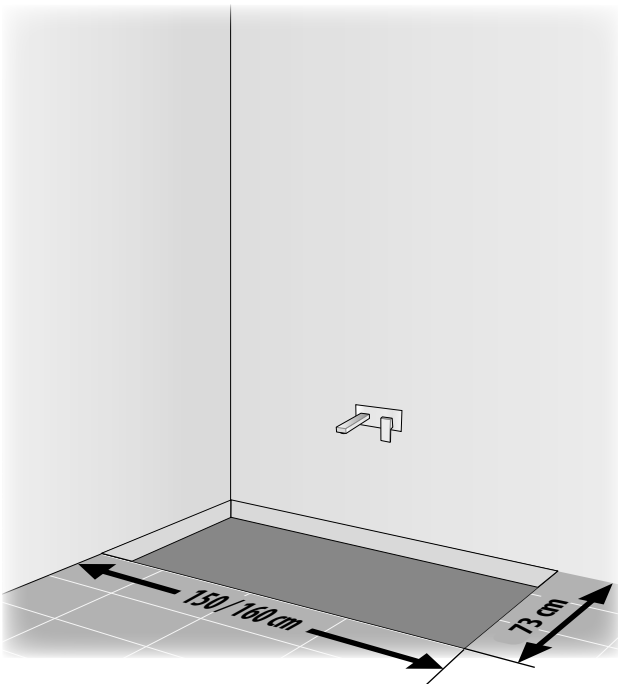

## INSTALLATION - on completed floor

Do not tile tub before installation!

The tub may tiled over at a **maximum of 13 mm!**  
The area under the tub must also be completely tiled!  
However, the walls must not be tiled.

## INSTALLATION - on raw concrete (casing dimensions)

**IMPORTANT! The dimensions of the casing must be observed exactly!** The tub can be set **exactly 14 cm lower!**