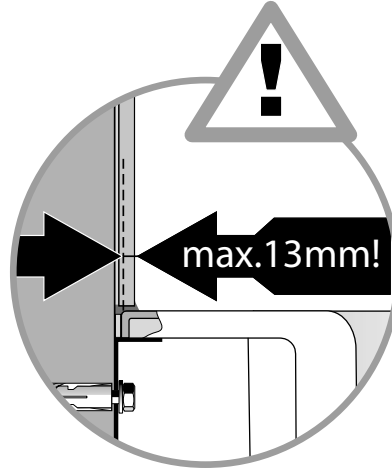

## INSTALLATION - on completed floor

Do not tile tub before installation!

The tub may tiled over at a **maximum of 13 mm!**  
The area under the tub must also be completely tiled!  
However, the walls must not be tiled.

## INSTALLATION - on raw concrete (casing dimensions)

**IMPORTANT! The dimensions of the casing must be observed exactly!** The tub can be set **exactly 14 cm lower!**

## ODOUR-TRAP - installation area

Total shower height	<b>195 cm</b>
Room height required	<b>+4,0 cm</b>
Entry height	<b>19,5 cm</b>
Drain	<b>Ø 50 mm</b>